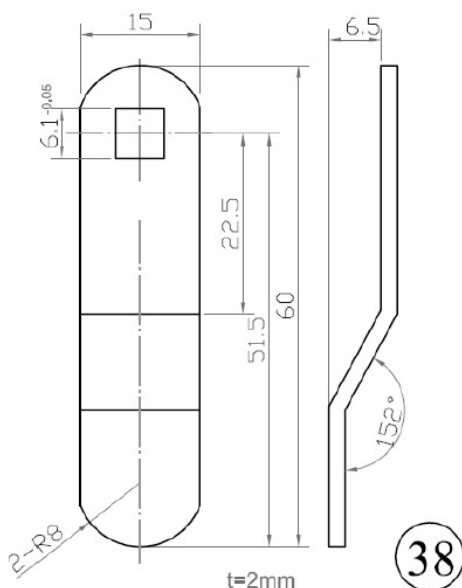

PRODUCT SHEET

Description:

Cam No. 38 F/Combi Locks,Cranked 8,5mm,51,5mm C/E,Hole:6x6mm Fits for Locks M237/238/266/268/300/316/3001 & 3002

Item number:

14.04.278-0

Units	Box	Carton	HS Code	Barcode
Pcs.		100	8301600090	 5704866041072